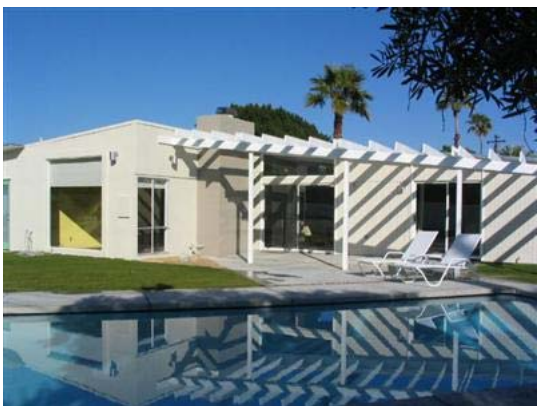

Desert Area **MULTIPLE LISTING SERVICE**

Listing Pictures

455 E Francis Dr Palm Springs, CA 92262-2220

Generated: 1/24/05 6:26pm

[Home](#) | [Reload Page](#)

MLS Picture Descriptions (44) v215.1a

All information herein has not been verified and is not guaranteed.
Copyright ©2005 Rapattoni Corporation. All rights reserved.